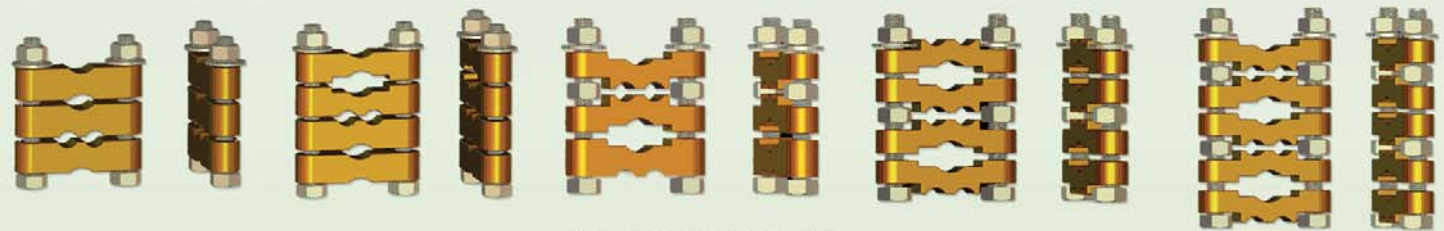

EARTHING AND PROTECTION ACCESSORIES

Copper Alloy U-Type Clamp

Copper Alloy U-Type Clamp

Copper Alloy Clamp

Earth Mesh
Copper Strip

Copper Alloy
H-Type Clamp

Copper Alloy H-Type Clamp

Non-Extensible Earth Rod

Extensible Earth Rod

Earth Spike

Bare Earth Wire

Final Point (Air Terminal)

High Tensile Driving Head

Tool Steel
Driving Head

Neutral Bars

Insulated
Earth Wire Coil

Straight Connector
Round to Round

T-Connector
Round to Round

Bi-Metallic Connector

Tape Clamp

Square Clamp

Copper Alloy
Square Clamp

Copper Alloy
Tower Clamp

Double
Connecting Plate

Angle
Type Connector

Cross Connector

Bolted Type Connectors

Pictures above are illustrative of our range of products. They do not constitute an exhaustive list