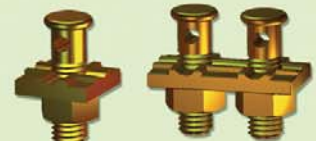

EARTHING AND PROTECTION ACCESSORIES

Copper Alloy U-Type Clamp

Copper Alloy U-Type Clamp

Copper Alloy Clamp

Earth Mesh
Copper Strip

Copper Alloy
H-Type Clamp

Copper Alloy H-Type Clamp

Non-Extensible Earth Rod

Extensible Earth Rod

Earth Spike

Bare Earth Wire

Final Point (Air Terminal)

High Tensile Driving Head

Tool Steel
Driving Head

Neutral Bars

Insulated
Earth Wire Coil

Straight Connector
Round to Round

T-Connector
Round to Round

Bi-Metallic Connector

Tape Clamp

Square Clamp

Copper Alloy
Square Clamp

Copper Alloy
Tower Clamp

Double
Connecting Plate

Angle
Type Connector

Cross Connector

Bolted Type Connectors

Pictures above are illustrative of our range of products. They do not constitute an exhaustive list