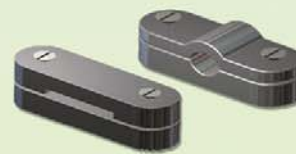

EARTHING AND PROTECTION ACCESSORIES

Copper Alloy U-Type Clamp

Copper Alloy U-Type Clamp

Copper Alloy Clamp

Earth Mesh
Copper Strip

Copper Alloy
H-Type Clamp

Copper Alloy H-Type Clamp

Non-Extensible Earth Rod

Extensible Earth Rod

Earth Spike

Bare Earth Wire

Final Point (Air Terminal)

High Tensile Driving Head

Tool Steel
Driving Head

Neutral Bars

Insulated
Earth Wire Coil

Straight Connector
Round to Round

T-Connector
Round to Round

Bi-Metallic Connector

Tape Clamp

Square Clamp

Copper Alloy
Square Clamp

Copper Alloy
Tower Clamp

Double
Connecting Plate